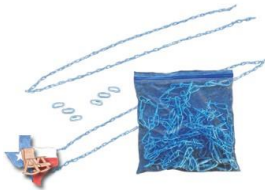

1020 - Conversation Deck Chair, Adult
Built in cup holders on the top front of each armrest.
Item #1020

1021 – Bench, Conversation, Adult, Seats Two, 24” Wide Seats
Built in cup holders on the top front of each armrest.
Item #1021
1022 – Rocker, Conversation, Adult, Seats Two, 24” Wide Seats
Built in cup holders on the top front of each armrest.
Item #1022

1025 – A-Frame, 4” x 4”, Chains included.
For use with Swings #1007 and #1009
Item #1025 – A-Frame

1026 – Table, Adult, Deck, Height: 39” Width: 39”, Length: 39”
Shown with #1010 Deck Chairs
Item #1026 – Deck Table

1037 – Table, End, Square, Height: 24” Tall
Shown with 1001 – Rocker
Item #1037 – End Table, Square

1038 – Table, End Table, Round, 24” Tall
Shown with 1001 – Rocker
Item #1038 – End Table, Round

3003 – Chain (Bag) Kits For Swings
When you are not using an “A-Frame” for your swing, use this kit to mount the swing to a porch, tree or in a similar setting. Please note, this is not the same chain configuration which is included with the A-Frame purchase.
Contains Two 8’ 10” Chains and Six Quick Links.
For use with Swings #1007 and #1009
Item #3003