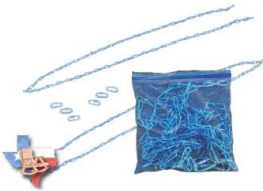

3003 – Chain (Bag) Kits For Swings
When you are not using an “A-Frame” for your swing, use this kit to mount the swing to a porch, tree or in a similar setting. Please note, this is not the same chain configuration which is included with the A-Frame purchase.
Contains Two 8’ 10” Chains and Six Quick Links.
For use with Swings #1007 and #1009
Item #3003